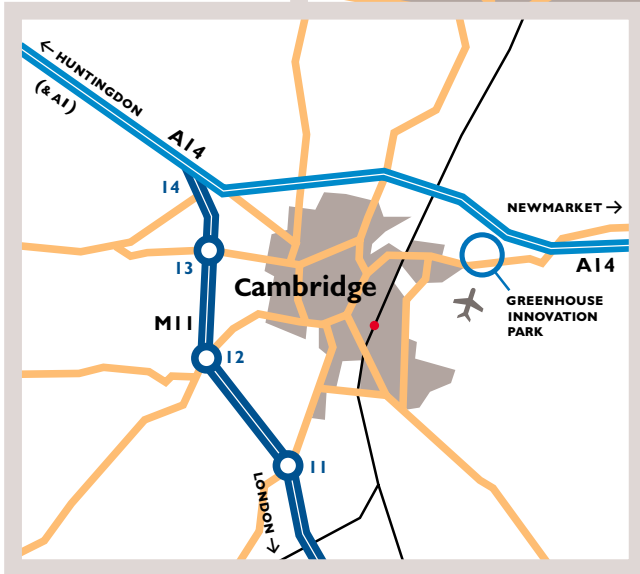

## Ranier Technology Location

Greenhouse Park Innovation Centre | Newmarket Road | Cambridge CB1 5AS  
T +44(0)1223 505045 E info@ranier.co.uk www.ranier.co.uk