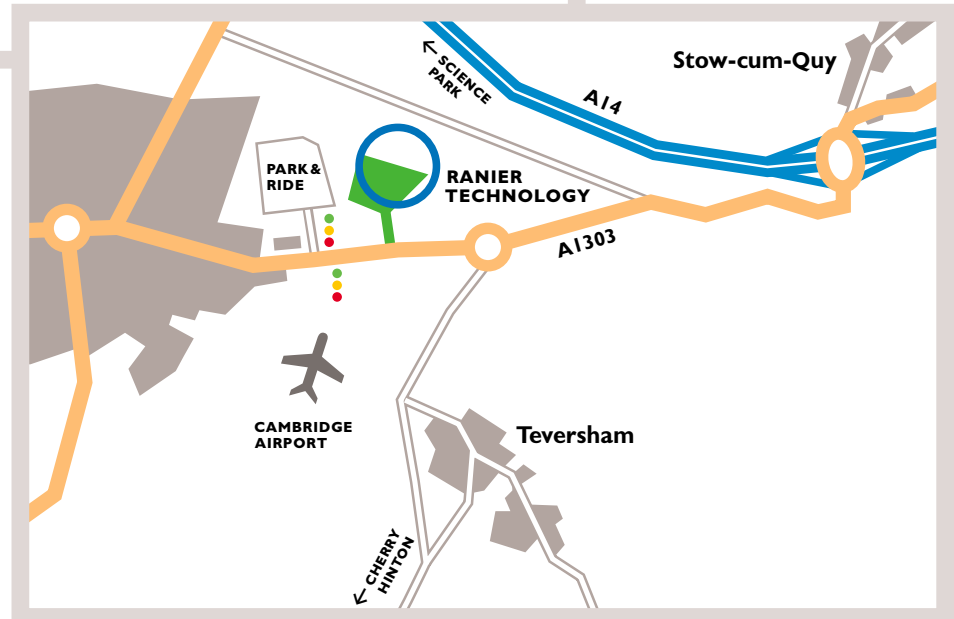

## Ranier Technology Location

Greenhouse Park Innovation Centre | Newmarket Road | Cambridge CB1 5AS  
T +44(0)1223 505045 E info@ranier.co.uk www.ranier.co.uk